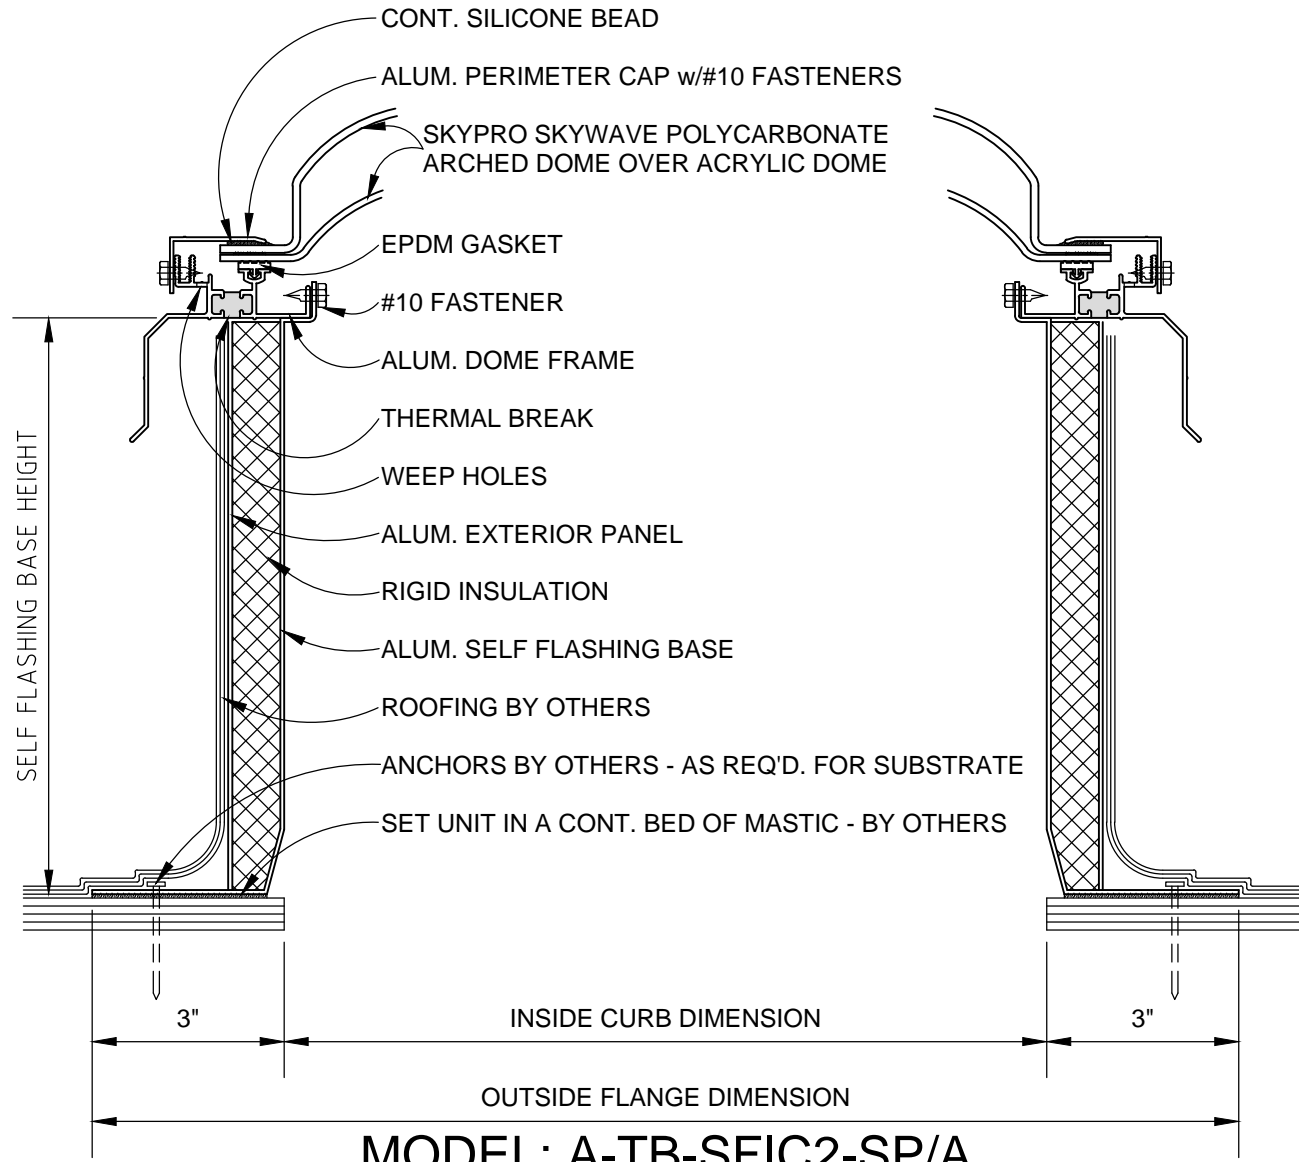

SKYPRO ILLUMINATOR

MODEL: A-TB-SFIC2-SP/A

ALUMINUM SELF FLASHING THERMAL BREAK FRAME SKYPRO DUAL DOME SKYLIGHT

SKYCO

SKYLIGHTS

949-629-4090

FRAME FINISH

MILL FINISH (MF)

OTHER: _____

SELF FLASHING BASE HEIGHT

4" SF BASE

12" SF BASE

9" SF BASE

CUSTOM:

SKYPRO SKYWAVE DUAL GLAZING

OUTER SKYWAVE ARCHED DOME

SKYPRO WHITE POLYCARBONATE (SPW)

SKYPRO CLEAR POLYCARBONATE (SPC)

INNER DOME

WHITE ACRYLIC (AW)

CLEAR COLORLESS ACRYLIC (AC)

SKYPRO SKYWAVE DOME

PLAN VIEW

SIDE ELEVATION

CUSTOMER PHONE:

REV. #

JOB #:

DATE:

DRAWING #:

SKI-041