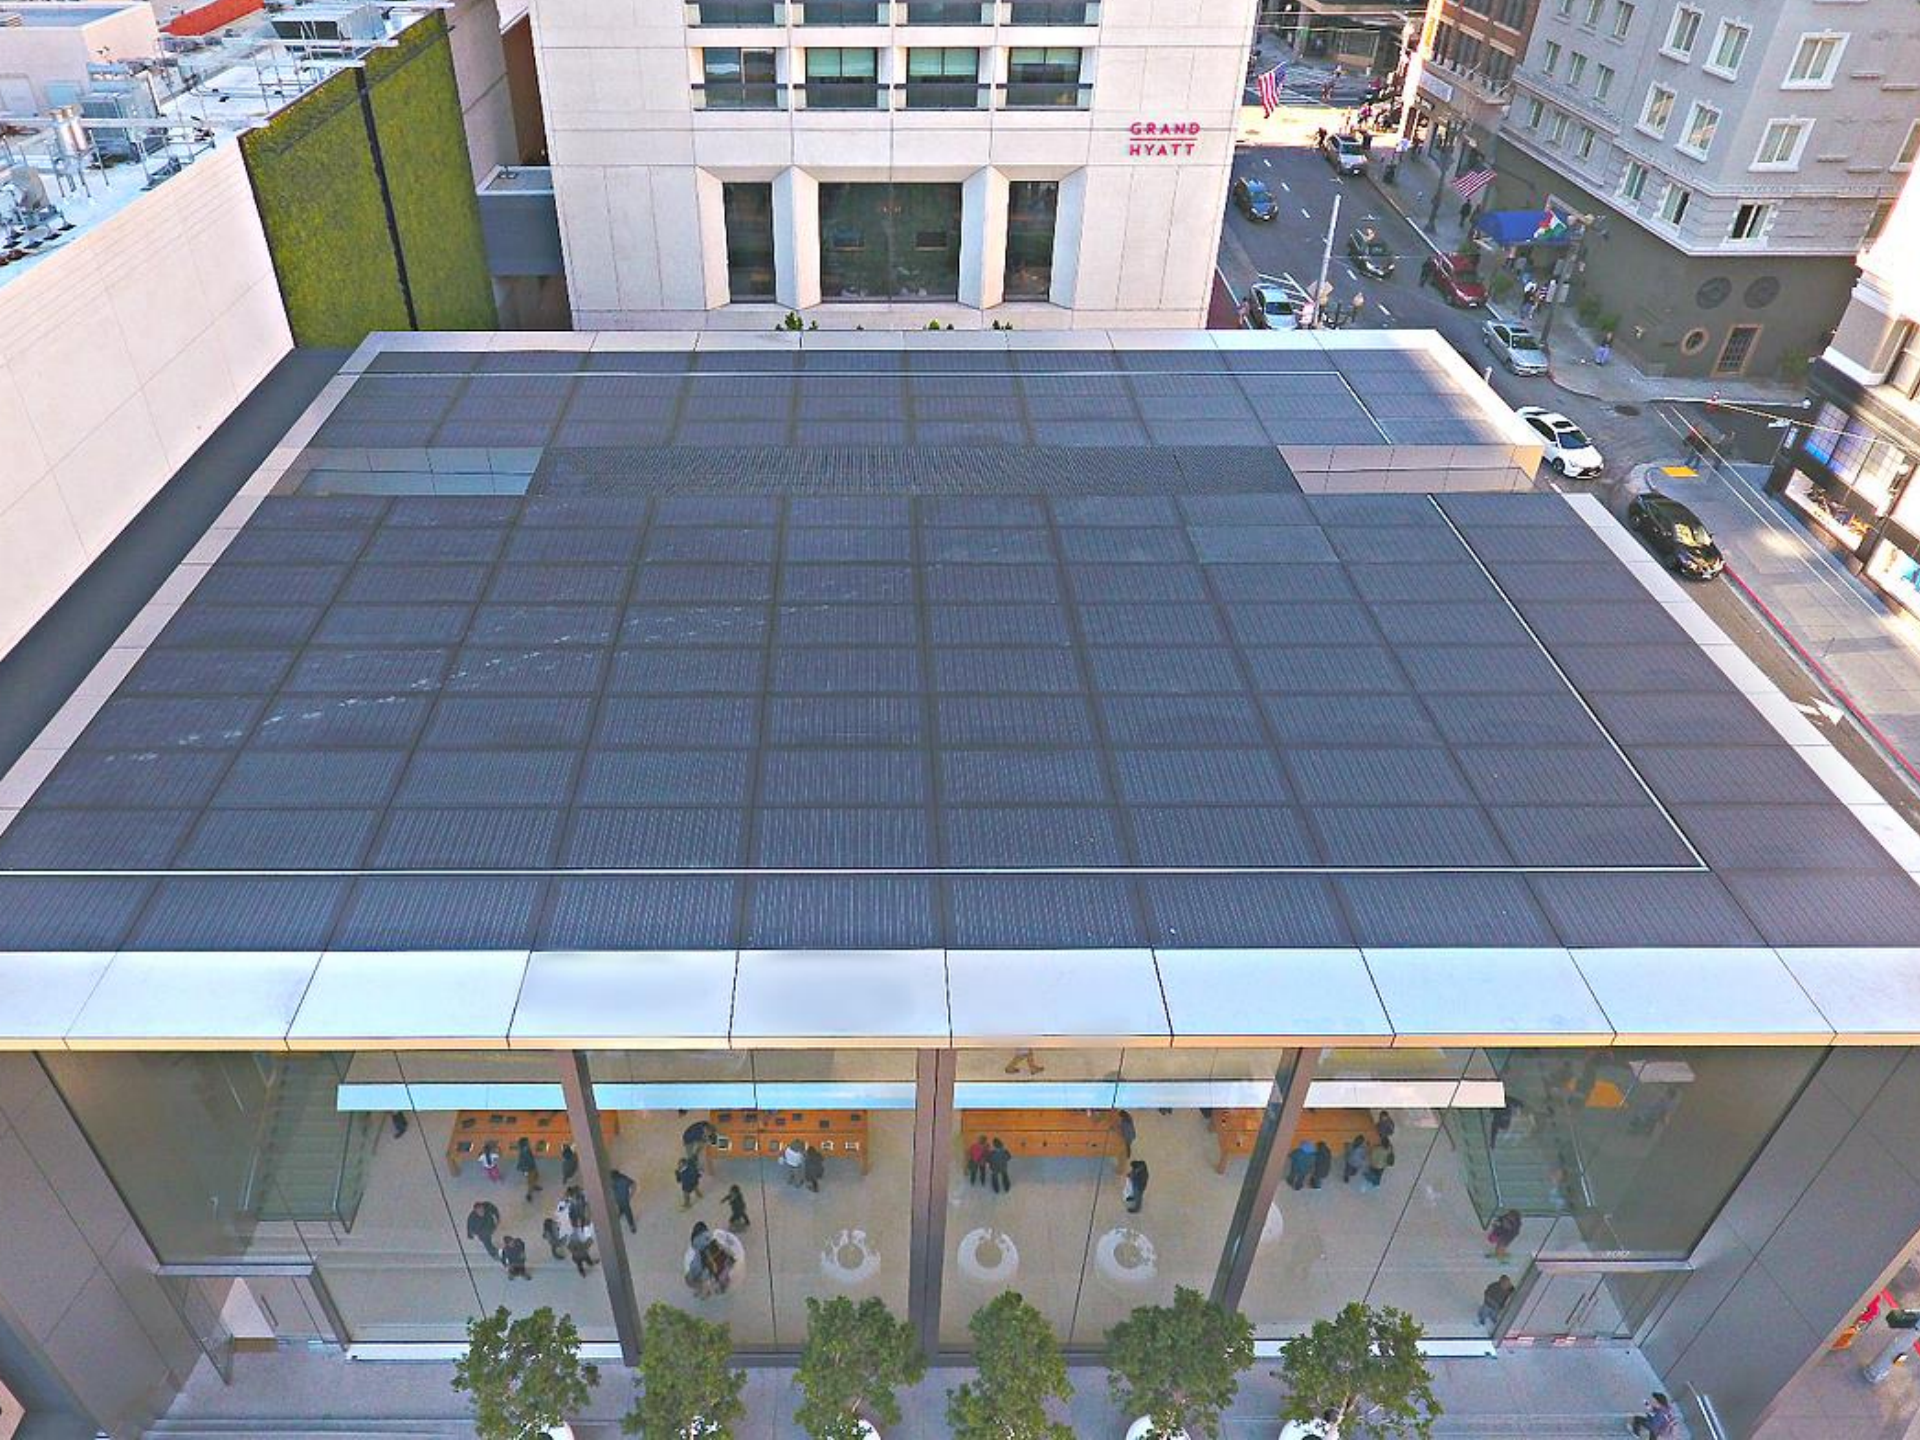

Skycoco

SKYLIGHTS

2017 Portfolio

Industrial Skylights

A decorative graphic consisting of several parallel white lines of varying lengths, slanted diagonally from the bottom-left towards the top-right, located in the lower right quadrant of the page.

DAPPER TIRE CO.
DISTRIBUTION CENTER

FDG LOGISTICS INC.

Custom Structural Skylights

A decorative graphic consisting of several parallel white lines of varying lengths, slanted diagonally from the bottom-left towards the top-right, located in the lower right quadrant of the page.

7 YEARS

COACH

CLEAN AIR
VEHICLE

NO PARKING

Building Integrated Photovoltaics

A decorative graphic consisting of several parallel white lines of varying thicknesses, slanted diagonally from the bottom-left towards the top-right, located in the lower right quadrant of the slide.

GRAND
HYATT