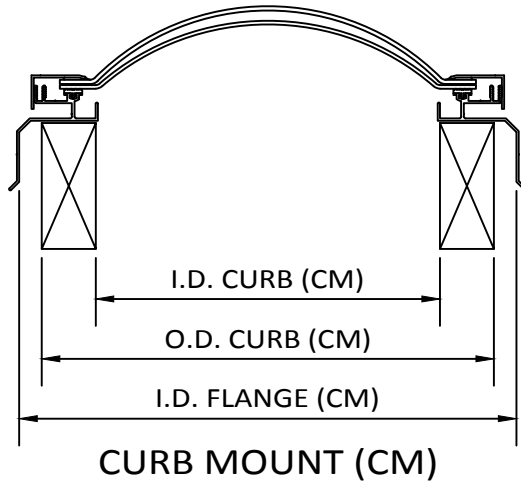

SKYLIGHT MODEL and SIZES

SQUARE SKYLIGHTS				
MODEL	I.D. CURB	O.D. CURB (CM)	I.D. FLANGE (CM)	O.D. MOUNTING FLANGE (SF)
1414	14 1/4" x 14 1/4"	17 1/4" x 17 1/4"	18 1/2" x 18 1/2"	20 1/4" x 20 1/4"
1919	19" x 19"	22" x 22"	23 14/16" x 23 1/4"	25" x 25"
2222	22 1/4" x 22 1/4"	25 1/4" x 25 1/4"	26 1/2" x 26 1/2"	28 1/4" x 28 1/4"
3030	30 1/4" x 30 1/4"	33 1/4" x 33 1/4"	34 1/2" x 34 1/2"	36 1/4" x 36 1/4"
3737	37" x 37"	40" x 40"	41 1/4" x 41 1/4"	43" x 43"
4242	42" x 42"	45" x 45"	46 1/4" x 46 1/4"	48" x 48"
4646	46 1/4" x 46 1/4"	49 1/4" x 49 1/4"	50 1/2" x 50 1/2"	52 1/4" x 52 1/4"
4848	48" x 48"	51" x 51"	52 1/4" x 52 1/4"	54" x 54"
5555	55" x 55"	58" x 58"	59 1/4" x 59 1/4"	61" x 61"
7070	70 1/4" x 70 1/4"	73 1/4" x 73 1/4"	74 1/2" x 74 1/2"	76 1/4" x 76 1/4"
7575	75" x 75"	78" x 78"	79 1/4" x 79 1/4"	81" x 81"
8484	84" x 84"	87" x 87"	88 1/4" x 88 1/4"	90" x 90"
9292	92 1/2" x 92 1/2"	95 1/2" x 95 1/2"	96 3/4" x 96 3/4"	98 1/2" x 98 1/2"

Note: All information is based on current Skyco Skylights product designs. Due to consistent product improvements, dimensions are subject to change at the discretion of Skyco Skylights. Please contact Skyco Skylights for current dimensions.