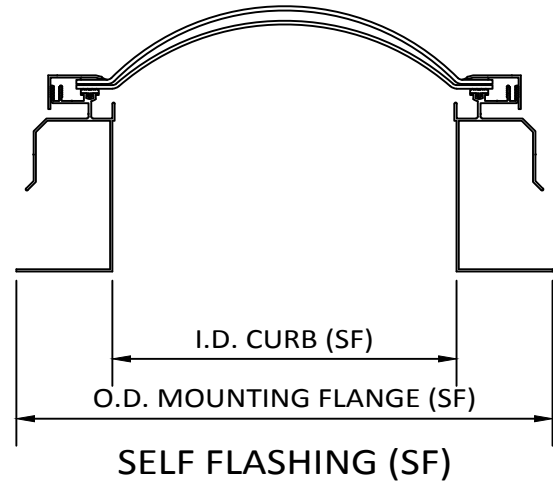

SKYLIGHT MODEL and SIZES

RECTANGULAR SKYLIGHTS

| MODEL | I.D. CURB | O.D. CURB (CM) | I.D. FLANGE (CM) | O.D. MOUNTING FLANGE (SF) |
|-------|-------------------|-------------------|--------------------|---------------------------|
| 1422 | 14 1/4" x 22 1/4" | 17 1/4" x 25 1/4" | 18 1/2" x 26 1/2" | 20 1/4" x 28 1/4" |
| 1446 | 14 1/4" x 46 1/4" | 17 1/4" x 49 1/4" | 18 1/2" x 50 1/2" | 20 1/4" x 52 1/4" |
| 2230 | 22 1/4" x 30 1/4" | 25 1/4" x 33 1/4" | 26 1/2" x 34 1/2" | 28 1/4" x 36 1/4" |
| 2237 | 22 1/4" x 37" | 25 1/4" x 40" | 26 1/2" x 41 1/4" | 28 1/4" x 43" |
| 2246 | 22 1/4" x 46 1/4" | 25 1/4" x 49 1/4" | 26 1/2" x 50 1/2" | 28 1/4" x 52 1/4" |
| 2272 | 22 1/4" x 72" | 25 1/4" x 75" | 26 1/2" x 76 1/4" | 28 1/4" x 78" |
| 2296 | 22 1/4" x 96" | 25 1/4" x 99" | 26 1/2" x 100 1/4" | 28 1/4" x 102" |
| 3037 | 30 1/4" x 37" | 33 1/4" x 40" | 34 1/2" x 41 1/4" | 36 1/4" x 43" |
| 3046 | 30 1/4" x 46 1/4" | 33 1/4" x 49 1/4" | 34 1/2" x 50 1/2" | 36 1/4" x 52 1/4" |
| 3060 | 30 1/4" x 60 1/4" | 33 1/4" x 63 1/4" | 34 1/2" x 64 1/2" | 36 1/4" x 66 1/4" |
| 3069 | 30 1/4" x 69 1/2" | 33 1/4" x 72 1/2" | 34 1/2" x 73 3/4" | 36 1/4" x 75 1/2" |
| 3096 | 30 1/4" x 96" | 33 1/4" x 99" | 34 1/2" x 100 1/4" | 36 1/4" x 102" |
| 3496 | 34" x 96" | 37" x 99" | 38 1/4" x 100 1/4" | 40" x 102" |
| 3746 | 37" x 46 1/4" | 40" x 49 1/4" | 41 1/4" x 50 1/2" | 43" x 52 1/4" |
| 3775 | 37" x 75" | 40" x 78" | 41 1/4" x 79 1/4" | 43" x 81" |
| 3859 | 38" x 59" | 41" x 62" | 42 1/4" x 63 1/4" | 44" x 65" |
| 4669 | 46 1/4" x 69 1/2" | 49 1/4" x 72 1/2" | 50 1/2" x 73 3/4" | 52 1/4" x 75 1/2" |
| 4689 | 46 1/4" x 89 1/2" | 49 1/4" x 92 1/2" | 50 1/2" x 93 3/4" | 52 1/4" x 95 1/2" |
| 4896 | 48" x 96" | 51" x 99" | 52 1/4" x 100 1/4" | 54" x 102" |
| 5460 | 54" x 60" | 57" x 63" | 58 1/4" x 64 1/4" | 60" x 66" |
| 6072 | 60" x 72" | 63" x 75" | 64 1/4" x 76 1/4" | 66" x 78" |
| 6096 | 60" x 96" | 63" x 99" | 64 1/4" x 100 1/4" | 66" x 102" |