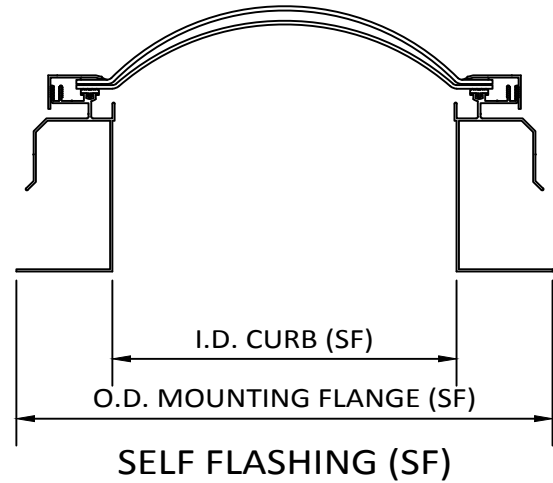

SKYLIGHT MODEL and SIZES

SQUARE SKYLIGHTS				
MODEL	I.D. CURB	O.D. CURB (CM)	I.D. FLANGE (CM)	O.D. MOUNTING FLANGE (SF)
1414	14 1/4" x 14 1/4"	17 1/4" x 17 1/4"	18 1/2" x 18 1/2"	20 1/4" x 20 1/4"
1919	19" x 19"	22" x 22"	23 14/16" x 23 1/4"	25" x 25"
2222	22 1/4" x 22 1/4"	25 1/4" x 25 1/4"	26 1/2" x 26 1/2"	28 1/4" x 28 1/4"
3030	30 1/4" x 30 1/4"	33 1/4" x 33 1/4"	34 1/2" x 34 1/2"	36 1/4" x 36 1/4"
3737	37" x 37"	40" x 40"	41 1/4" x 41 1/4"	43" x 43"
4242	42" x 42"	45" x 45"	46 1/4" x 46 1/4"	48" x 48"
4646	46 1/4" x 46 1/4"	49 1/4" x 49 1/4"	50 1/2" x 50 1/2"	52 1/4" x 52 1/4"
4848	48" x 48"	51" x 51"	52 1/4" x 52 1/4"	54" x 54"
5555	55" x 55"	58" x 58"	59 1/4" x 59 1/4"	61" x 61"
7070	70 1/4" x 70 1/4"	73 1/4" x 73 1/4"	74 1/2" x 74 1/2"	76 1/4" x 76 1/4"
7575	75" x 75"	78" x 78"	79 1/4" x 79 1/4"	81" x 81"
8484	84" x 84"	87" x 87"	88 1/4" x 88 1/4"	90" x 90"
9292	92 1/2" x 92 1/2"	95 1/2" x 95 1/2"	96 3/4" x 96 3/4"	98 1/2" x 98 1/2"

Note: All information is based on current Skyco Skylights product designs. Due to consistent product improvements, dimensions are subject to change at the discretion of Skyco Skylights. Please contact Skyco Skylights for current dimensions.