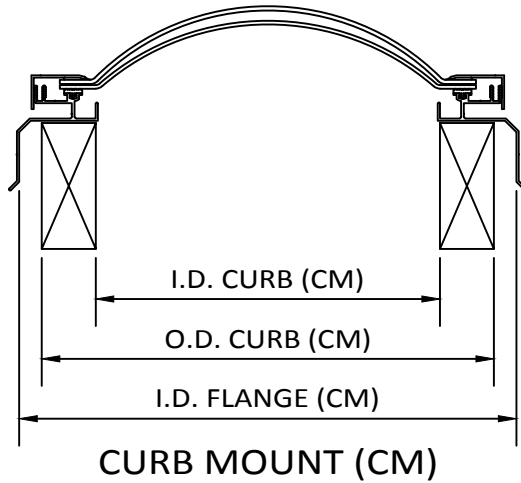

SKYLIGHT MODEL and SIZES

RECTANGULAR SKYLIGHTS

| MODEL | I.D. CURB | O.D. CURB (CM) | I.D. FLANGE (CM) | O.D. MOUNTING FLANGE (SF) |
|-------|-------------------|-------------------|--------------------|---------------------------|
| 1422 | 14 1/4" x 22 1/4" | 17 1/4" x 25 1/4" | 18 1/2" x 26 1/2" | 20 1/4" x 28 1/4" |
| 1446 | 14 1/4" x 46 1/4" | 17 1/4" x 49 1/4" | 18 1/2" x 50 1/2" | 20 1/4" x 52 1/4" |
| 2230 | 22 1/4" x 30 1/4" | 25 1/4" x 33 1/4" | 26 1/2" x 34 1/2" | 28 1/4" x 36 1/4" |
| 2237 | 22 1/4" x 37" | 25 1/4" x 40" | 26 1/2" x 41 1/4" | 28 1/4" x 43" |
| 2246 | 22 1/4" x 46 1/4" | 25 1/4" x 49 1/4" | 26 1/2" x 50 1/2" | 28 1/4" x 52 1/4" |
| 2272 | 22 1/4" x 72" | 25 1/4" x 75" | 26 1/2" x 76 1/4" | 28 1/4" x 78" |
| 2296 | 22 1/4" x 96" | 25 1/4" x 99" | 26 1/2" x 100 1/4" | 28 1/4" x 102" |
| 3037 | 30 1/4" x 37" | 33 1/4" x 40" | 34 1/2" x 41 1/4" | 36 1/4" x 43" |
| 3046 | 30 1/4" x 46 1/4" | 33 1/4" x 49 1/4" | 34 1/2" x 50 1/2" | 36 1/4" x 52 1/4" |
| 3060 | 30 1/4" x 60 1/4" | 33 1/4" x 63 1/4" | 34 1/2" x 64 1/2" | 36 1/4" x 66 1/4" |
| 3069 | 30 1/4" x 69 1/2" | 33 1/4" x 72 1/2" | 34 1/2" x 73 3/4" | 36 1/4" x 75 1/2" |
| 3096 | 30 1/4" x 96" | 33 1/4" x 99" | 34 1/2" x 100 1/4" | 36 1/4" x 102" |
| 3496 | 34" x 96" | 37" x 99" | 38 1/4" x 100 1/4" | 40" x 102" |
| 3746 | 37" x 46 1/4" | 40" x 49 1/4" | 41 1/4" x 50 1/2" | 43" x 52 1/4" |
| 3775 | 37" x 75" | 40" x 78" | 41 1/4" x 79 1/4" | 43" x 81" |
| 3859 | 38" x 59" | 41" x 62" | 42 1/4" x 63 1/4" | 44" x 65" |
| 4669 | 46 1/4" x 69 1/2" | 49 1/4" x 72 1/2" | 50 1/2" x 73 3/4" | 52 1/4" x 75 1/2" |
| 4689 | 46 1/4" x 89 1/2" | 49 1/4" x 92 1/2" | 50 1/2" x 93 3/4" | 52 1/4" x 95 1/2" |
| 4896 | 48" x 96" | 51" x 99" | 52 1/4" x 100 1/4" | 54" x 102" |
| 5460 | 54" x 60" | 57" x 63" | 58 1/4" x 64 1/4" | 60" x 66" |
| 6072 | 60" x 72" | 63" x 75" | 64 1/4" x 76 1/4" | 66" x 78" |
| 6096 | 60" x 96" | 63" x 99" | 64 1/4" x 100 1/4" | 66" x 102" |